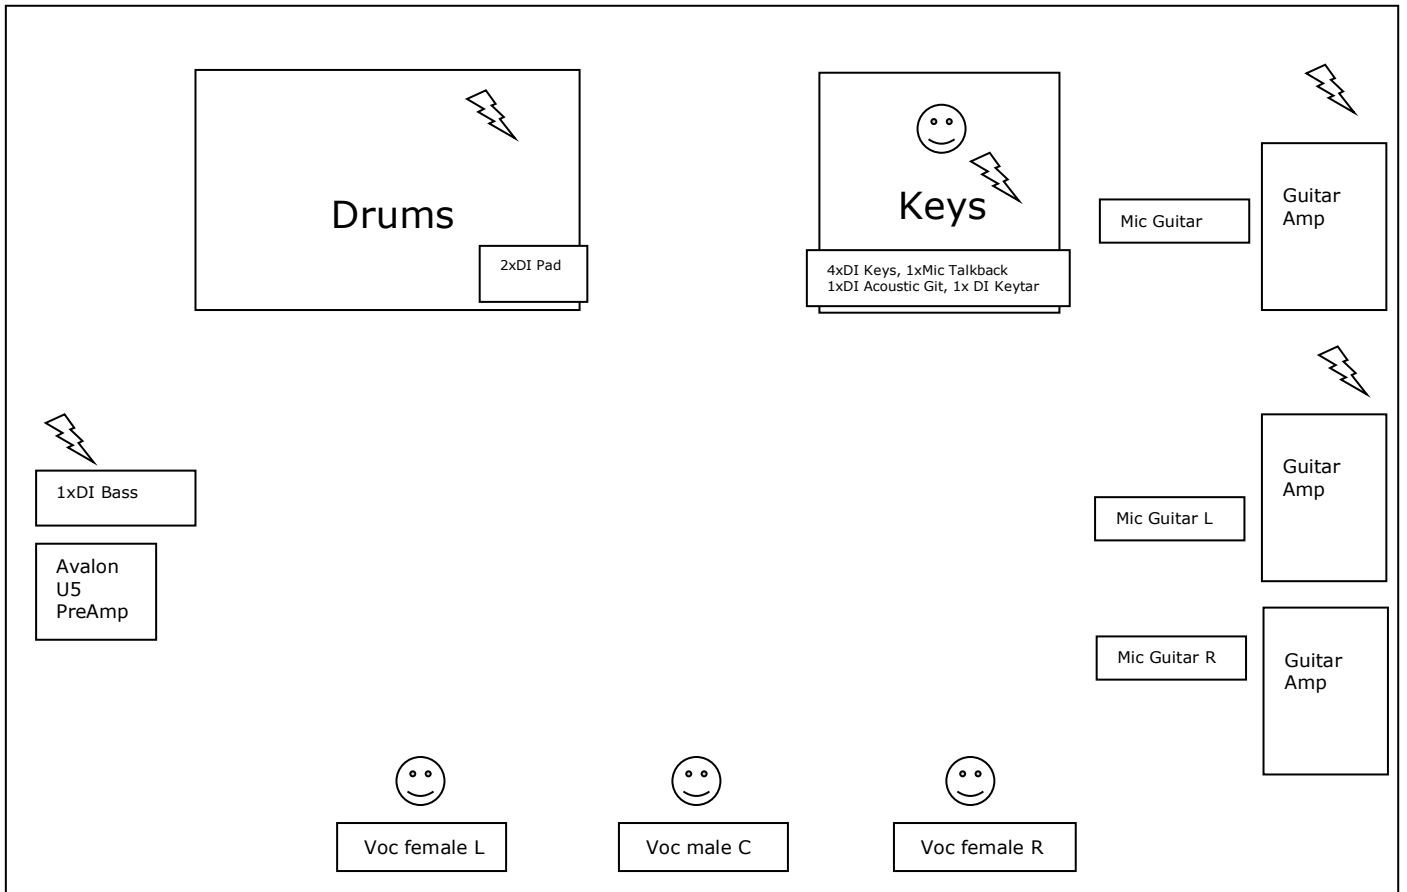

### **Light:**

Trussing according to stage size, well suited and certified for load

12x Moving lights min. 575 HMI (heads and scanners can be mixed)

2x 4-Blinder groups

3x ACL Bars (3 groups)

4x DTS Scena 650/1000 Fresnel

## Technical Rider – Channel list SaubartIn

<b>Ch</b>	<b>Instrument</b>	<b>Subcore</b>	<b>Mic/DI</b>	<b>Stand</b>
1	Kick		Beta 91, 52	med. boom
2	Snare		SM 57	med. boom
3	HiHat		C451,...	med. boom
4	Tom 1		Beta 98, e604,..	clamp
5	Tom 2		Beta 98, e604,..	clamp
6	OH L		C414, KM184,...	large boom
7	OH R		C414, KM184,...	large boom
8	Pad L		DI	
9	Pad R		DI	
10	Bass		DI	
11	Lead Guit L		SM57, E606	med. boom
12	Lead Guit R		SM57, E606	med. boom
13	Rhythm Guit		SM57, E606	med. boom
14	Acoustic Guit		DI	
15	Piano L		DI	
16	Piano R		DI	
17	Synth L		DI	
18	Synth R		DI	
19	Talkback Keys		SM57, E606	large boom
20	Keytar		DI	
21	Voc female singer L		SM58 wireless	round straight boom
22	Voc female singer R		SM58 wireless	round straight boom
23	Voc male singer center		SM58 wireless	round straight boom
24	Voc Keys		SM58	large boom
R1	IE1 Git			
R2	IE2 Voc female singer L			
R3	IE3 Voc female singer R			
R4	IE4 Voc male singer center			
R5	IE5 Bass			
R6	IE6 Keys			
R7	IE7 Drums			
R8	Spare			

# Technical Rider – Stageplot Saubartln

9m x 6m x 0,8m (min. 8m x 5m x 0,6m)

 Vocal with boom stand

 230V AC power outlet